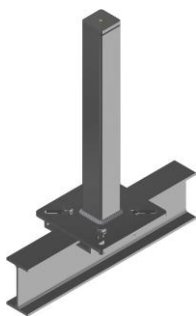

LIFELINES ON STANDARD POSTS

LIFELINE FOR METALLIC BEAM  
(FLANGES CLAMPING)

Fixing

- Fixing with 4 galvanized steel clamps and 4 threaded rods M12
- Posts available in height: 500mm.
- Specific manufacturing for higher heights.

Dimensions

Extremity post

Intermediate post

Accessories

Option

Distant passing  
of the intermediate  
posts with shuttle  
and adapted  
intermediate  
devices

Stainless  
steel shuttle