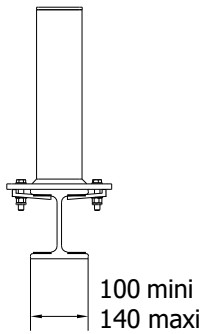

LIFELINES ON STANDARD POSTS

LIFELINE FOR METALLIC BEAM  
(FLANGES CLAMPING)

Fixing

- Fixing with 4 galvanized steel clamps and 4 threaded rods M12
- Posts available in height: 500mm.
- Specific manufacturing for higher heights.

Dimensions

Extremity post

Intermediate post

Accessories

Option

Distant passing  
of the intermediate  
posts with shuttle  
and adapted  
intermediate  
devices

Stainless  
steel shuttle