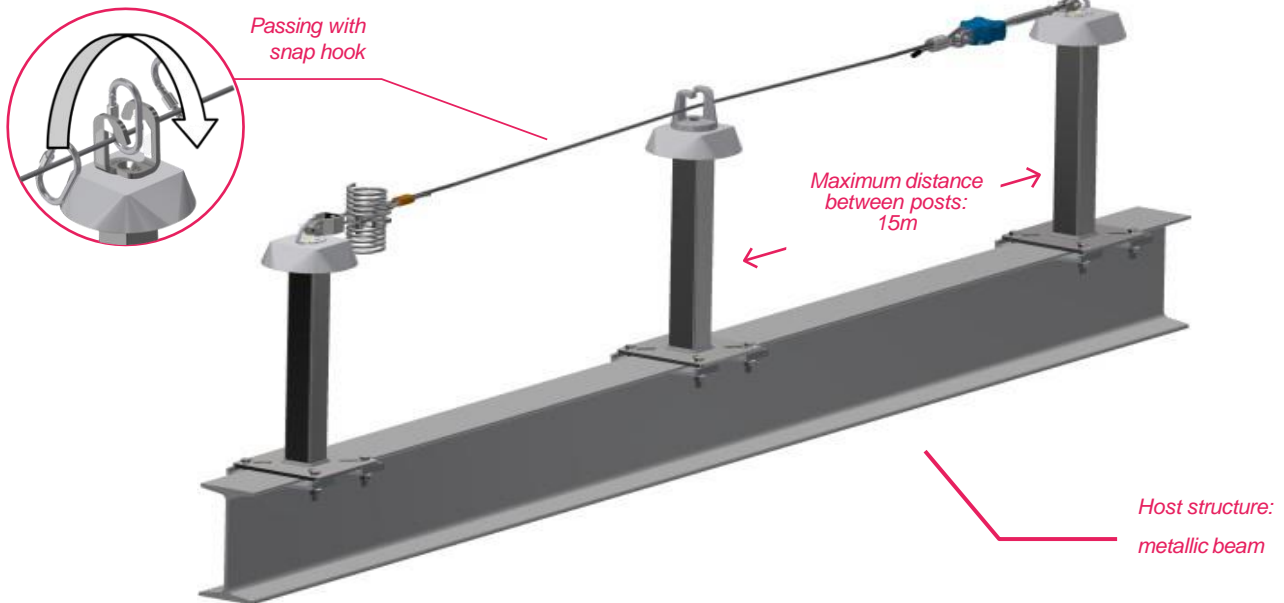

LIFELINES ON STANDARD POSTS

LIFELINE FOR METALLIC BEAM  
(FLANGES CLAMPING)

Fixing

- Fixing with 4 galvanized steel clamps and 4 threaded rods M12
- Posts available in height: 500mm.
- Specific manufacturing for higher heights.

Dimensions

Extremity post

Intermediate post

Accessories

Option

Distant passing  
of the intermediate  
posts with shuttle  
and adapted  
intermediate  
devices

Stainless  
steel shuttle