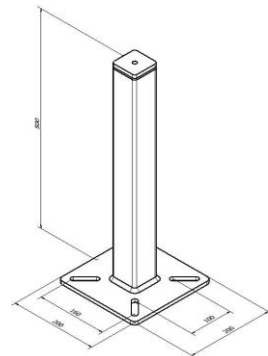

LIFELINES ON STANDARD POSTS

LIFELINE FOR METALLIC BEAM  
(FLANGES CLAMPING)

Fixing

- Fixing with 4 galvanized steel clamps and 4 threaded rods M12
- Posts available in height: 500mm.
- Specific manufacturing for higher heights.

Dimensions

Extremity post

Intermediate post

Accessories

Option

Distant passing  
of the intermediate  
posts with shuttle  
and adapted  
intermediate  
devices

Stainless  
steel shuttle