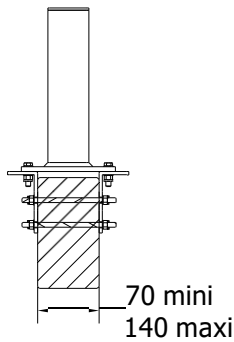

Fixing

- Fixing with 2 valleys bolted on the beam and threaded rods M12
- Posts available in height: 500mm.
- Specific manufacturing for higher heights.

Dimensions

Extremity post

Intermediate post

Accessories