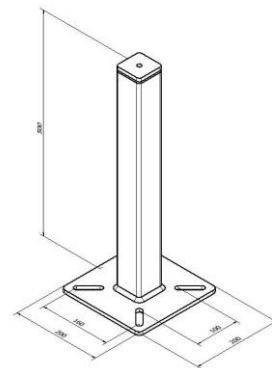

Fixing

- Fixing with 2 valleys bolted on the beam and threaded rods M12
- Posts available in height: 500mm.
- Specific manufacturing for higher heights.

Dimensions

Extremity post

Intermediate post

Accessories