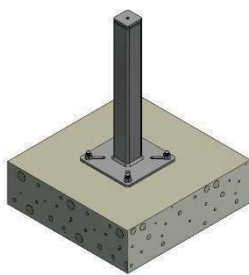

Fixing

Dimensions

Extremity post

Intermediate post

- Fixing with 4 M12 chemical fixings
- Posts available in height: 500mm
- Specific manufacturing for higher heights.

Accessories

Option