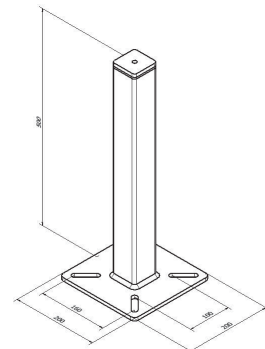

Fixing

Dimensions

Extremity post

Intermediate post

- Fixing with 4 M12 chemical fixings
- Posts available in height: 500mm
- Specific manufacturing for higher heights.

Accessories

Option