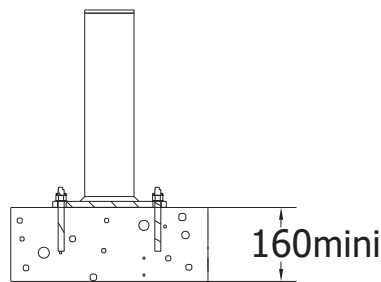

Fixing

Dimensions

Extremity post

Intermediate post

- Fixing with 4 M12 chemical fixings
- Posts available in height: 500mm
- Specific manufacturing for higher heights.

Accessories

Option