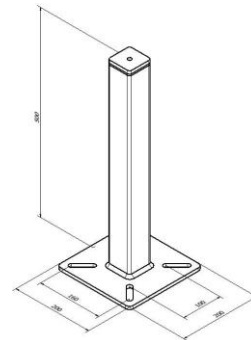

# LIFELINE FOR METALLIC / WOOD BEAM (STANDARD CLAMPING)

Fixing

Dimensions

- Fixing with 2 galvanized steel clamps and 4 threaded rods M12 Posts available in height: 500mm.
- Specific manufacturing for higher heights.

Extremity post

Intermediate post