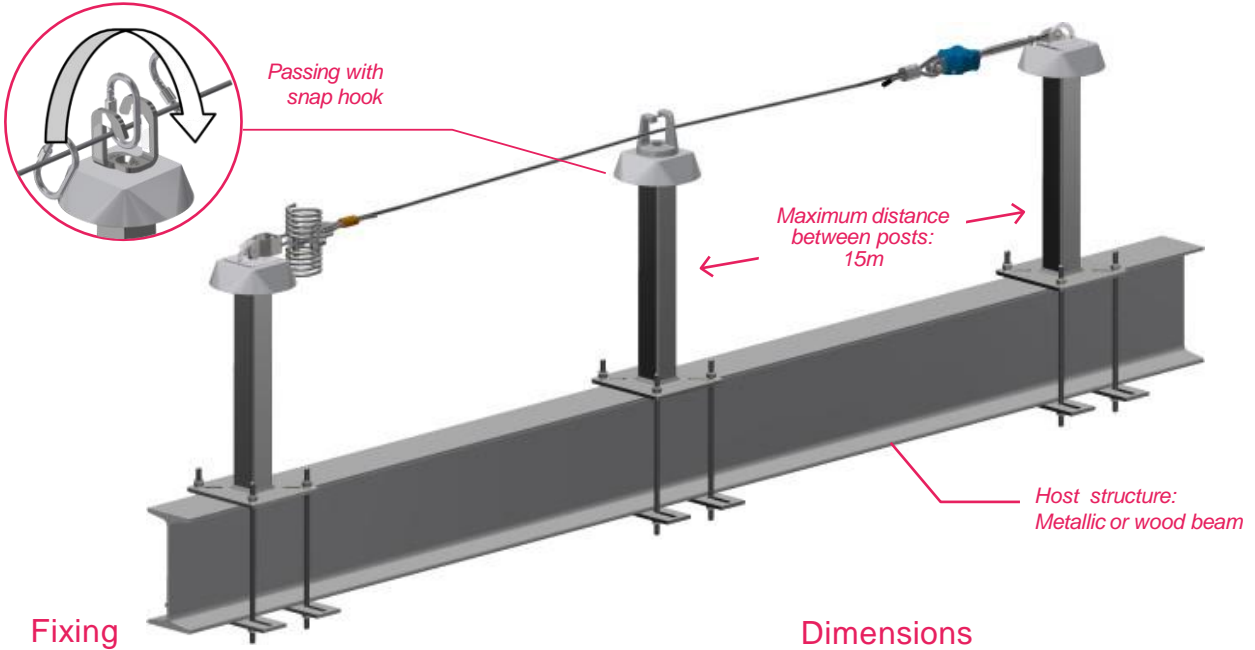

# LIFELINE FOR METALLIC / WOOD BEAM (STANDARD CLAMPING)

Fixing

Dimensions

- Fixing with 2 galvanized steel clamps and 4 threaded rods M12 Posts available in height: 500mm.
- Specific manufacturing for higher heights.

Extremity post

Intermediate post