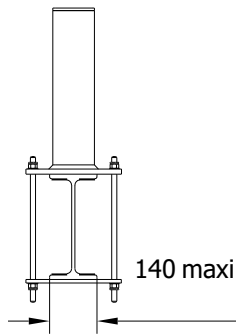

# LIFELINE FOR METALLIC / WOOD BEAM (STANDARD CLAMPING)

Fixing

Dimensions

- Fixing with 2 galvanized steel clamps and 4 threaded rods M12 Posts available in height: 500mm.
- Specific manufacturing for higher heights.

Extremity post

Intermediate post