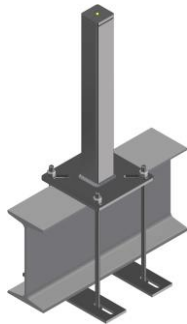

# LIFELINE FOR METALLIC / WOOD BEAM (STANDARD CLAMPING)

Fixing

Dimensions

- Fixing with 2 galvanized steel clamps and 4 threaded rods M12 Posts available in height: 500mm.
- Specific manufacturing for higher heights.

Extremity post

Intermediate post